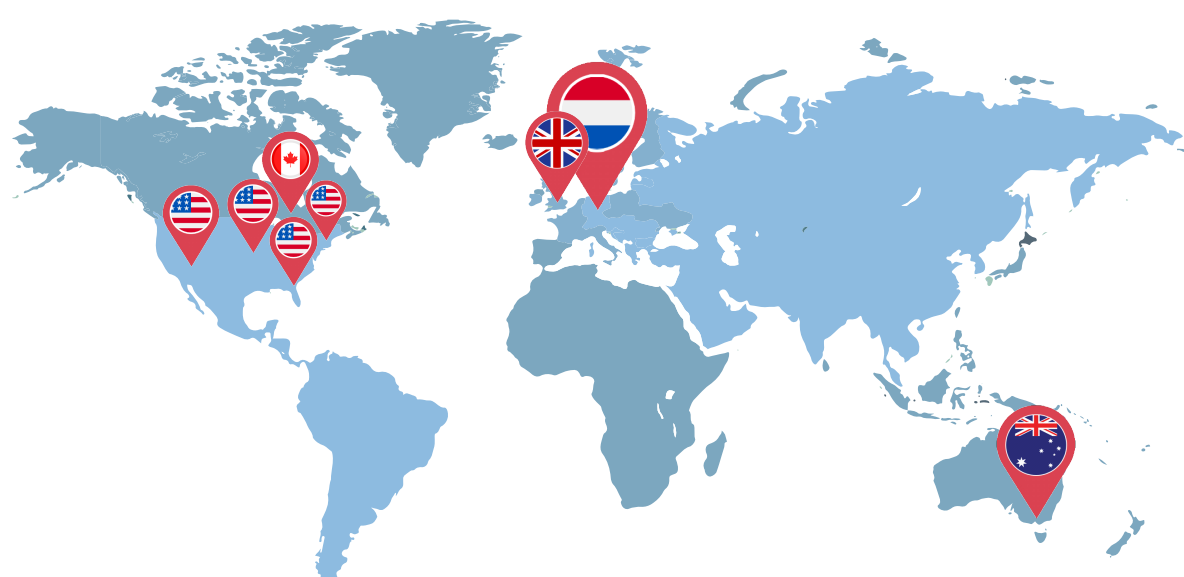

8 STRATEGICALLY PLACED FULFILLMENT LOCATIONS WORLDWIDE.
LOWER COST. *FASTER* DELIVERY.

Fulfillment Center: 

Transit Days
Via Ground:

- 1 
- 2 
- 3 
- 4+ 

**Kansas City,
MO, 64116**

Transit Days
Via Ground:

- 1 
- 2 
- 3 
- 4+ 

**Breinigsville,
PA, 18031**

Transit Days
Via Ground:

- 1 
- 2 
- 3 
- 4+ 

**Salt Lake City,
UT, 84101**

Transit Days
Via Ground:

- 1 
- 2 
- 3 
- 4+ 

**Savannah,
GA, 31419**

Transit Days
Via Ground:

- 1 
- 2 
- 3 
- 4+ 

**Maximum Coverage with 3
Fulfillment Centers**
 PA 18031
 UT 84101
 MO 64116

Transit Days
Via Ground:

- 1 
- 2 
- 3 
- 4+ 

**Mississauga,
Canada**

**8 Locations
Worldwide**

U.S. CANADA EUROPE AUSTRALIA U.K.